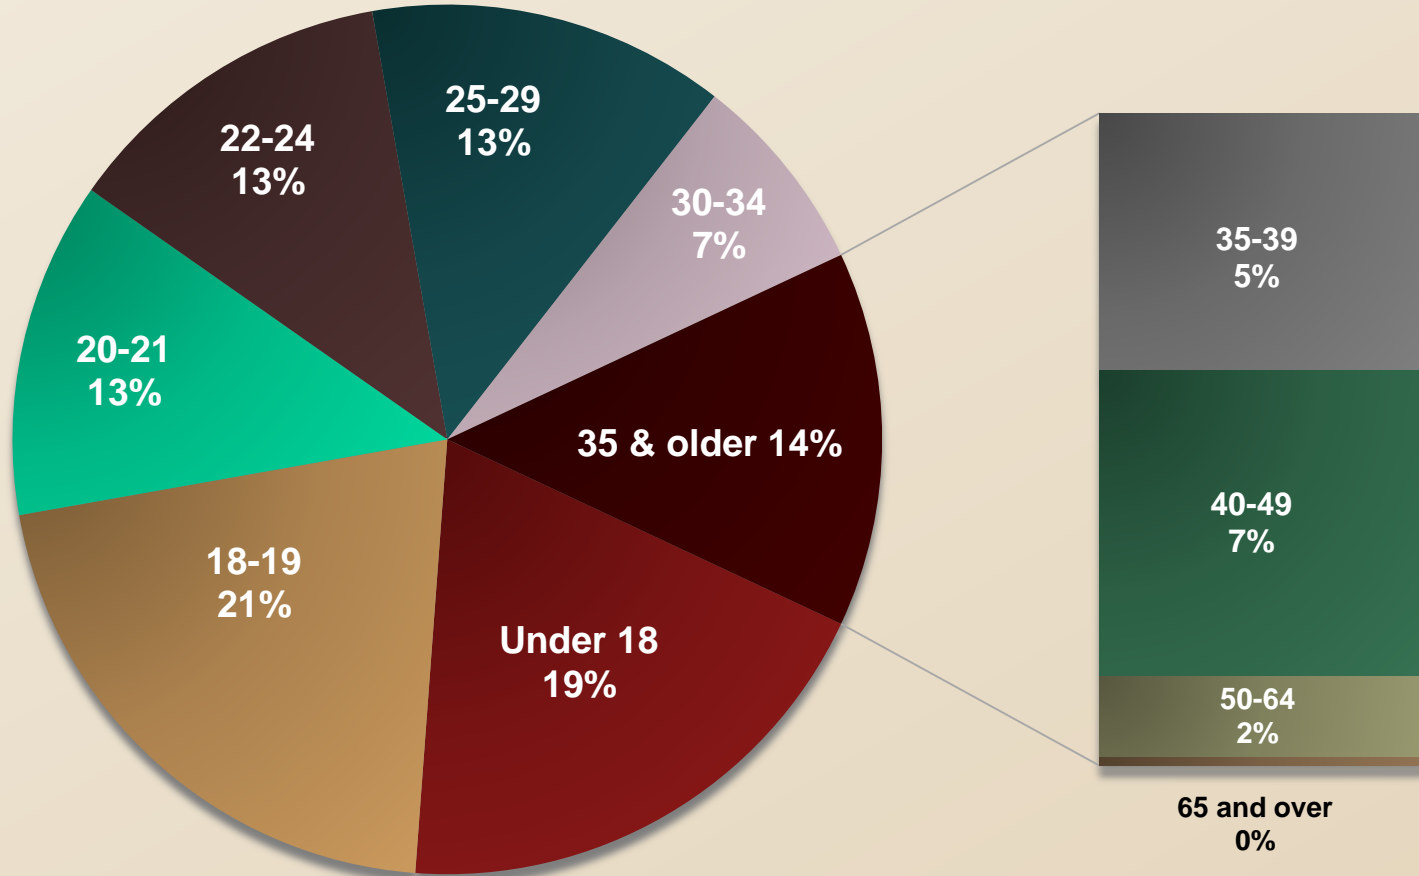

AGE OF ENROLLMENTS FALL 2020

Student's ages were determined from the 1st day of classes showing us that the average SouthArk student falls outside of the traditional college student age bracket of 18-22 years old.