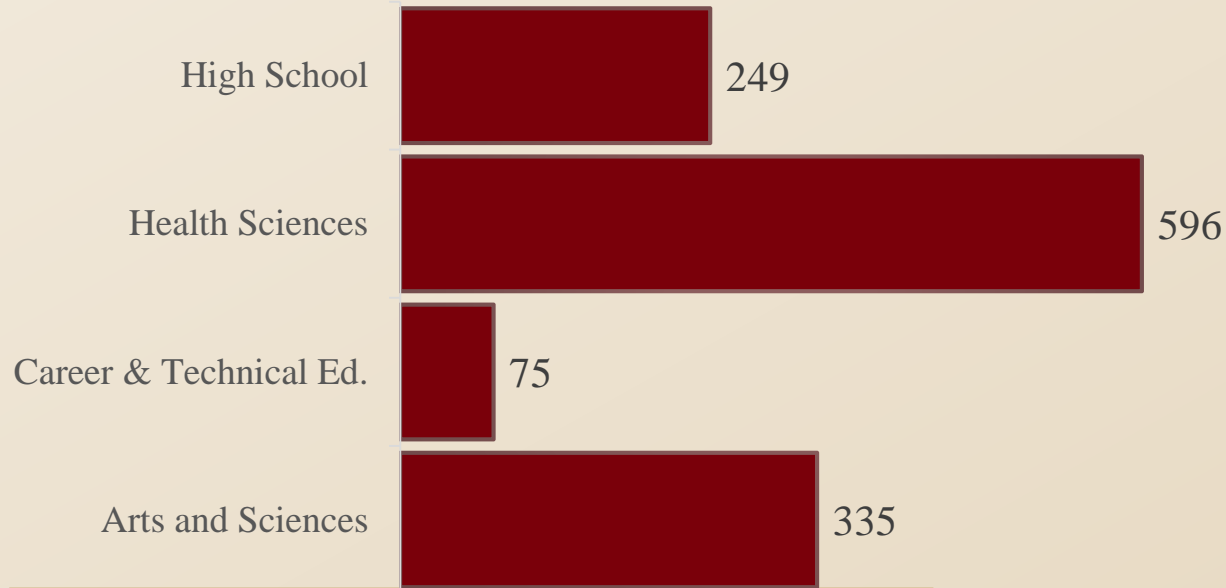

DECLARED DEGREES BY DIVISIONS FALL 2020

Declared Majors by Division Fall 2020

Upon enrollment at SouthArk, most students declare a major and degree intent. Declared major does not necessarily guarantee admission to the program of choice.

Student Semester Credit Hours by Division Fall 2020