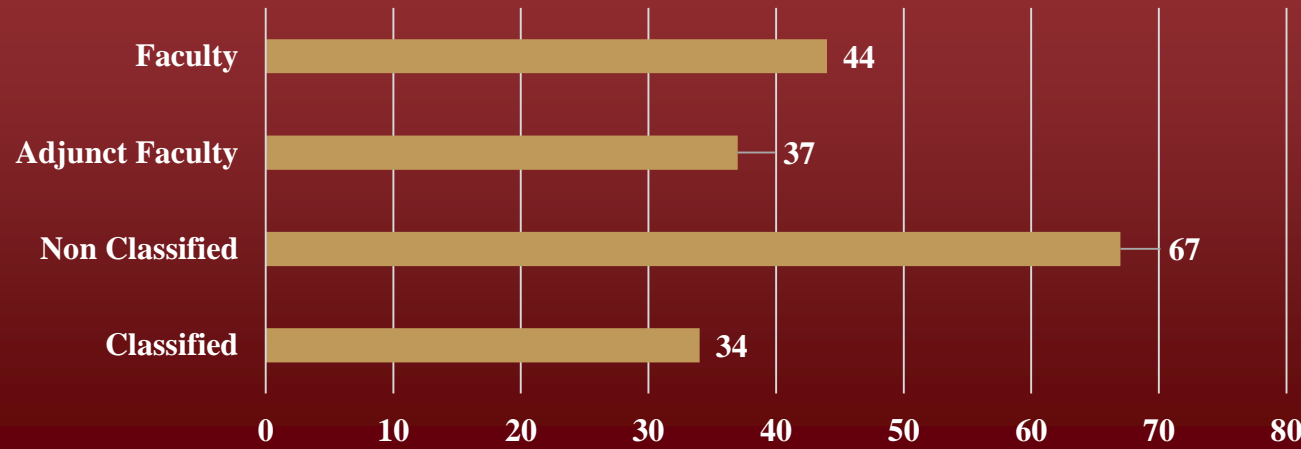

STAFF PROFILE FALL 2022 & STUDENT-TO-FACULTY RATIO FALL 2021

Employees as of November 1, 2022

Student-to-faculty Ratio (2021)

14:1

Average for Public 2-
year colleges in
Arkansas

13:1

South Arkansas
Community College

Despite the high percentage of part-time faculty, full-time faculty contribute to the majority of instruction at SouthArk.