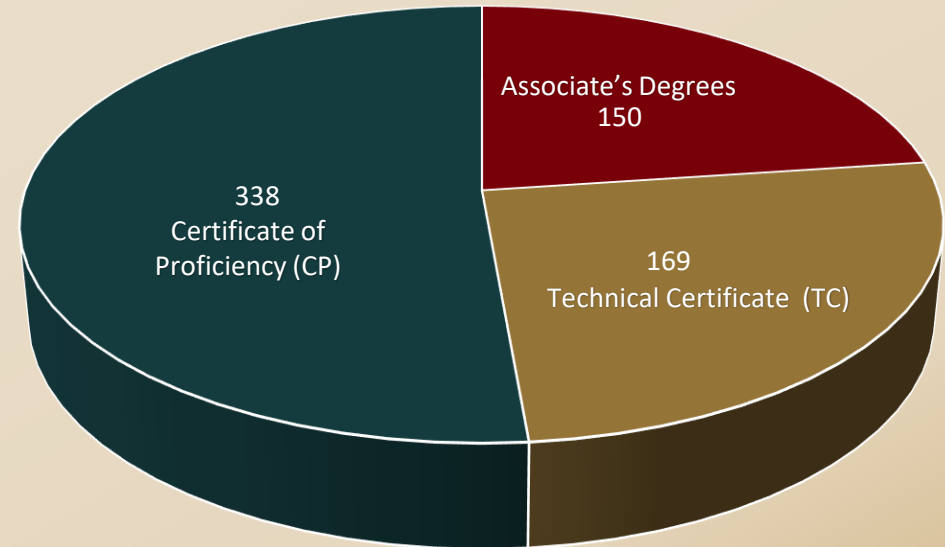

DEGREES & CERTIFICATES AWARDED

2016-2017 AWARD YEAR

South Arkansas Community College

Comparison Group

*SouthArk Technical Certificate – certificate of 1 but less than 4 years

*SouthArk Certificate of Proficiency – certificate of less than 1 year